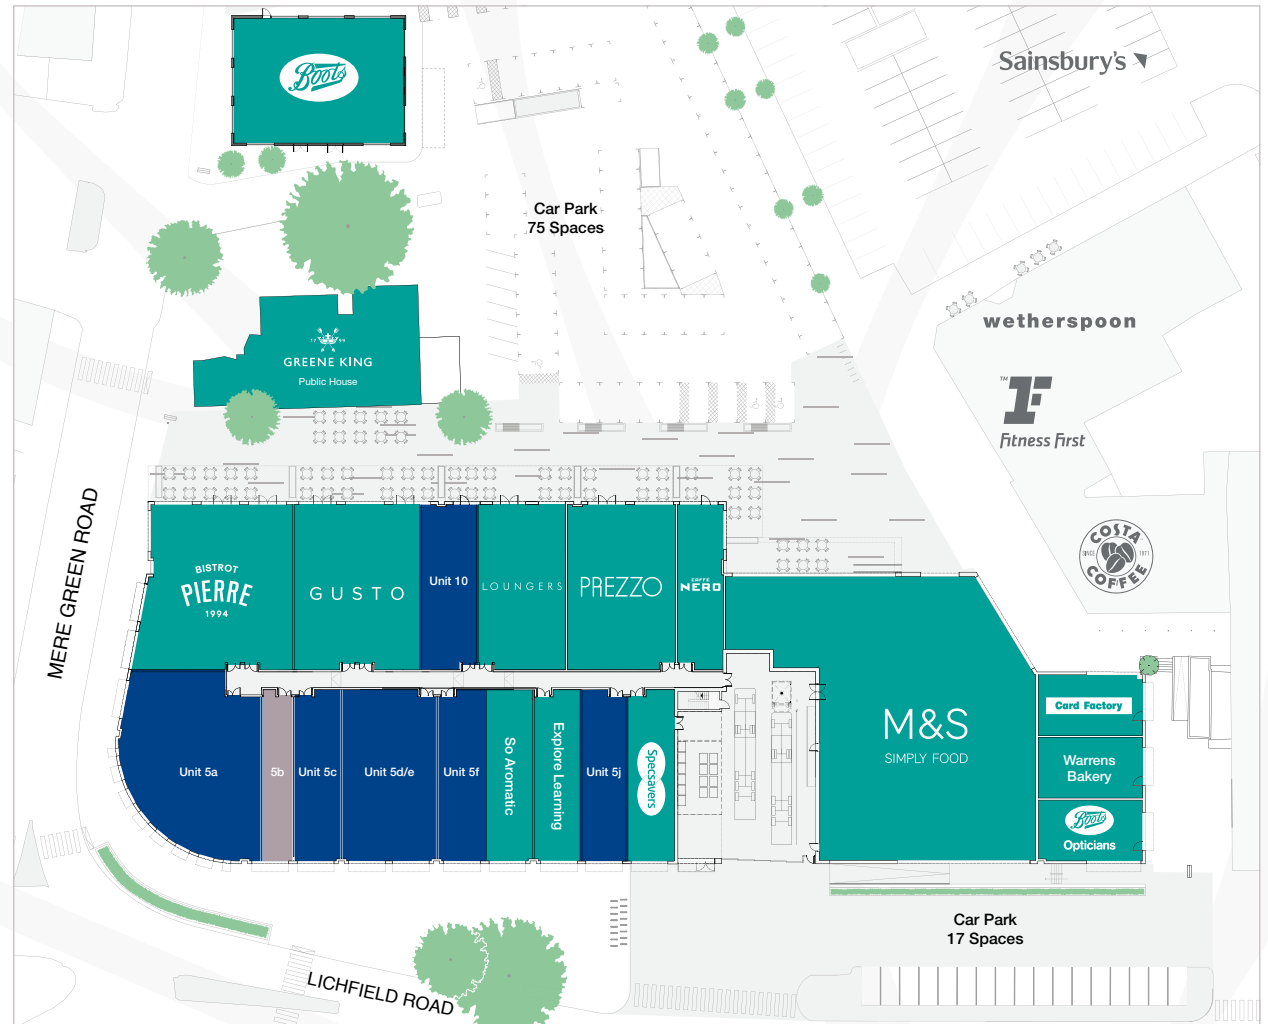

## ACCOMMODATION

Unit		GIA (sq ft)
M&S	Open	16,419
Card Factory	Open	1,075
Warrens Bakery	Open	1,070
Boots Optician	Open	1,058
Unit 5a	Available	3,386
Unit 5b	Under offer	1,018
Unit 5c	Available	1,293
Unit 5d/e	Available	2,666
Unit 5f	Available	1,370
So Aromatic	Open	1,295
Explore Learning	Open	1,293
Unit 5j	Available	1,293
Specsavers	Open	1,293
Le Bistrot Pierre	Open	3,824
Gusto	Fitting out	1,779
Unit 10	Available	1,548
Loungers	Open	3,405
Prezzo	Open	3,520
Caffé Nero	Open	1,267
Boots	Open	3,556
Green King	Open	4,550
<b>Total</b>		<b>59,911</b>

All areas approx.  
Mezzanines may be considered.

Not to scale. Indicative only.